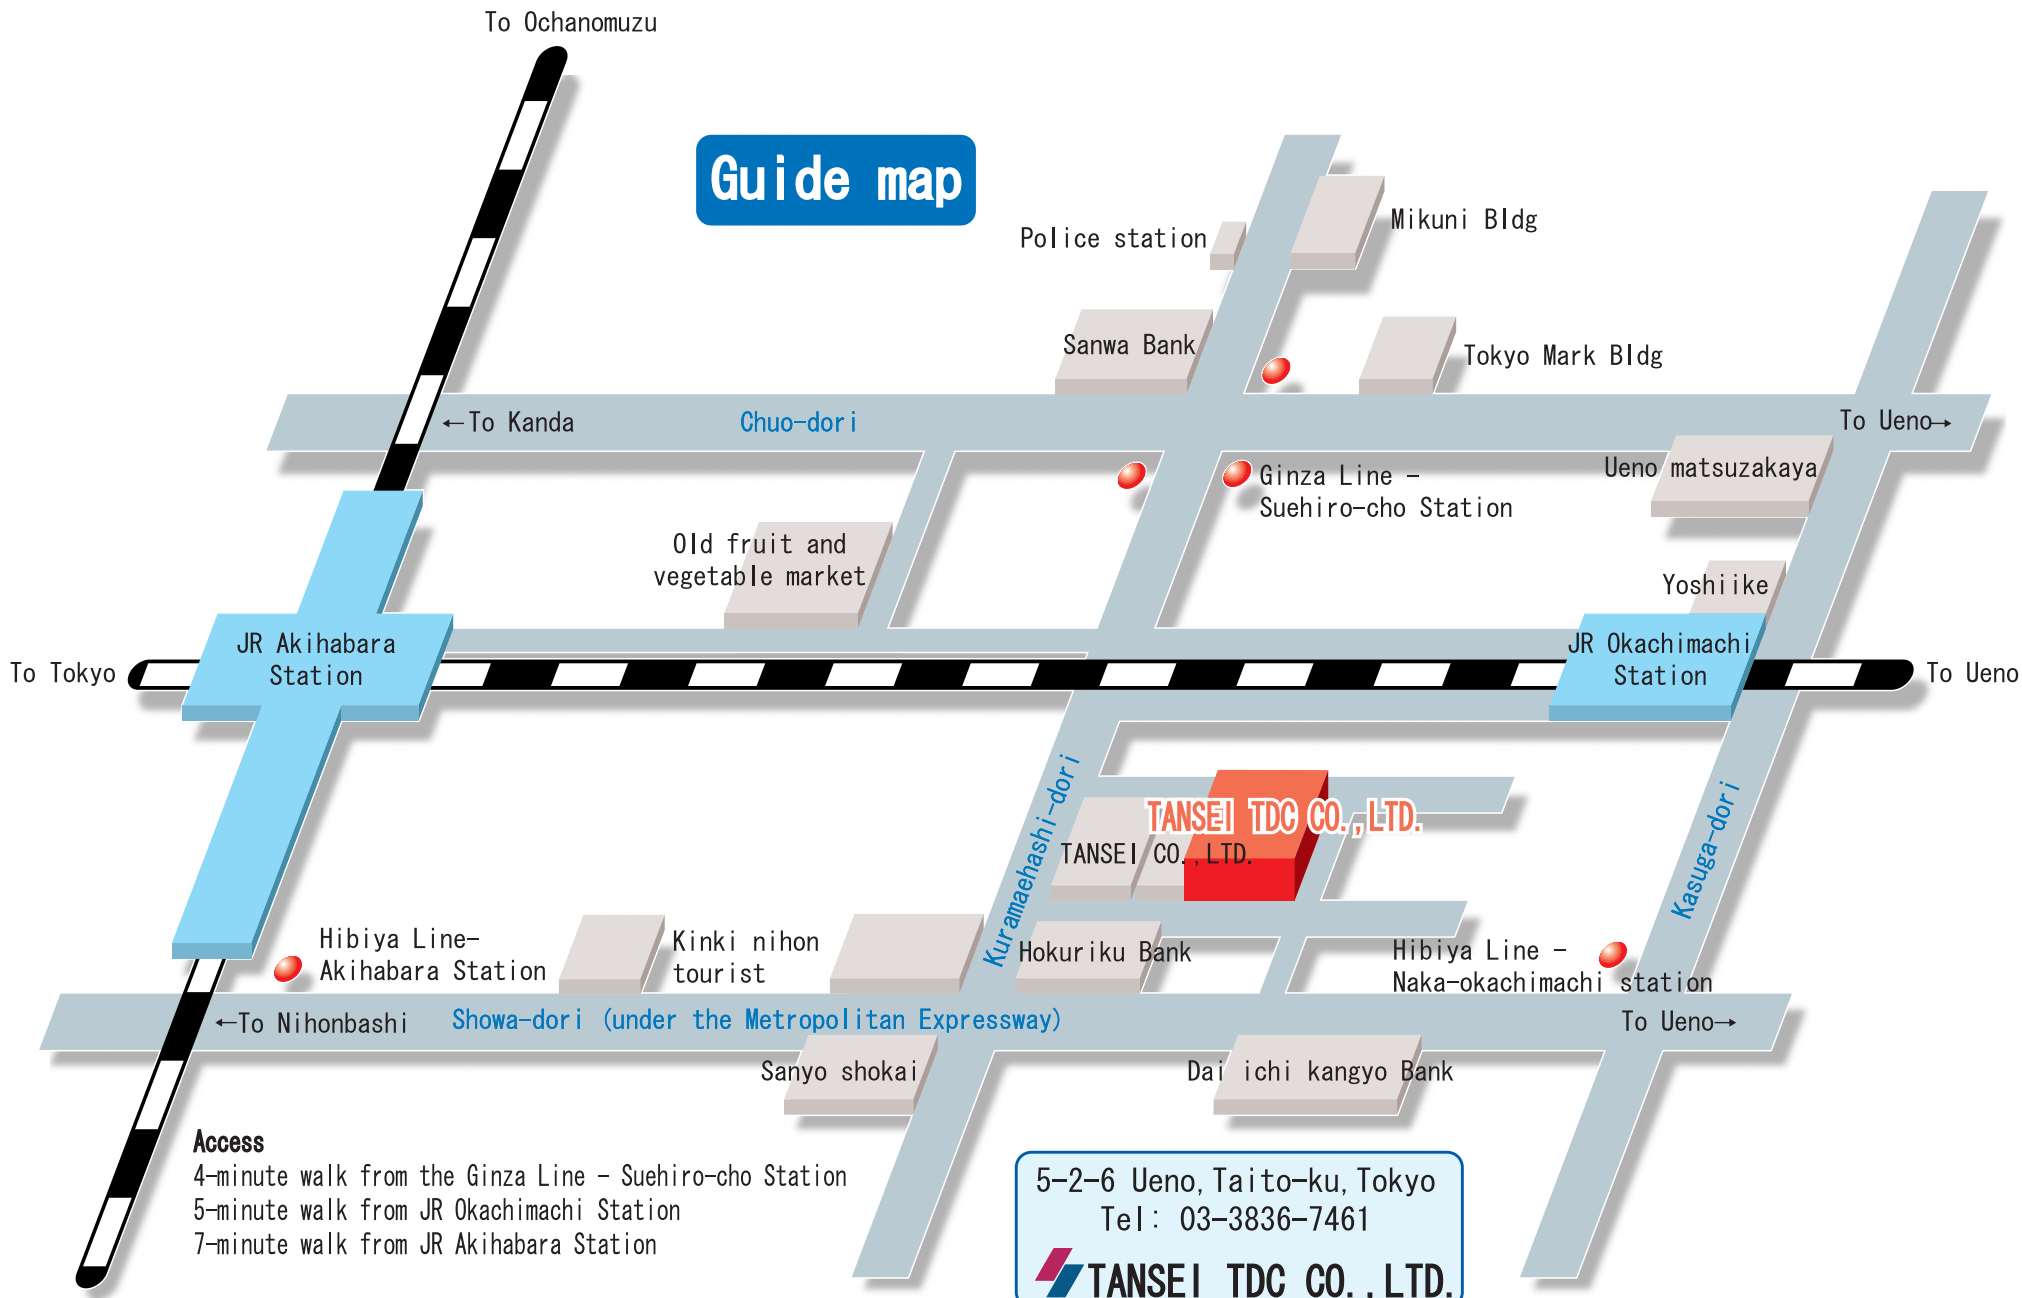

# Guide map

**Access**

- 4-minute walk from the Ginza Line - Suehiro-cho Station
- 5-minute walk from JR Okachimachi Station
- 7-minute walk from JR Akihabara Station

5-2-6 Ueno, Taito-ku, Tokyo  
 Tel: 03-3836-7461  
**TANSEI TDC CO., LTD.**

To Kinshi-cho, Chiba